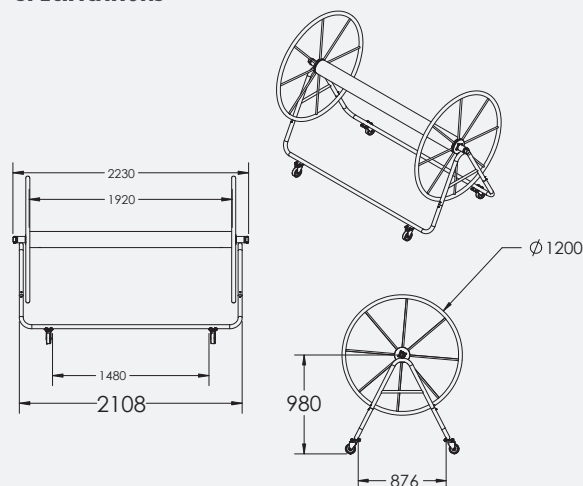

SPECIFICATIONS