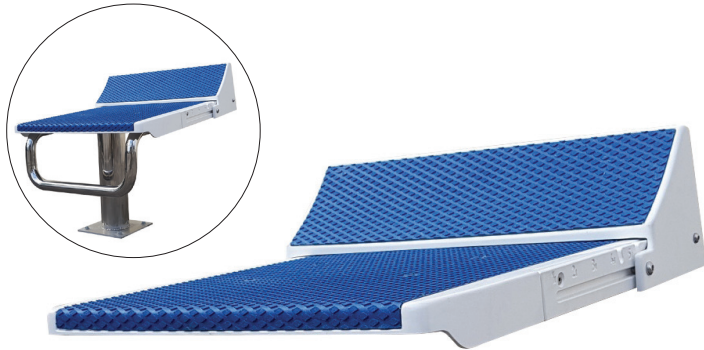

RETROFIT PLATFORMS

650 launch platform shown

Anti Wave retrofit platform upgrade

Platforms designed to upgrade existing starting blocks without replacing bases. Suitable for use with all Swimplex and PoolDeck tubular frame and flanged starting blocks.

- No re-earthing required
- Simply remove existing platform, mark and mount new block top with hardware included
- No new core-drilling or anchor mounting required
- Simple upgrade from entry level block to elite starting platform

TrueTread™ available on 650 launch platform

Before

After

Anti Wave Retrofit Platforms

Model/Item No.	Description
25-61-600-S-R	Anti Wave Retrofit Platform - 600
25-61-650-TA-R	Anti Wave Retrofit Platform - 650 Launch