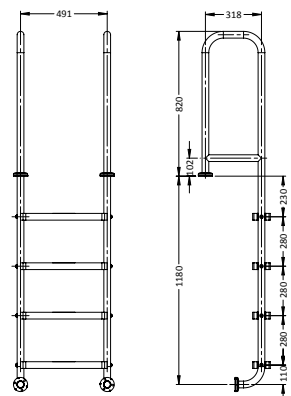

BRACED NARROW FOUR-STEP LADDER	
PART #	DESCRIPTION
SR-BS-4	Standard
SR-BFT-4	Flanged Top
SR-BF-4	Flanged Top & Bottom