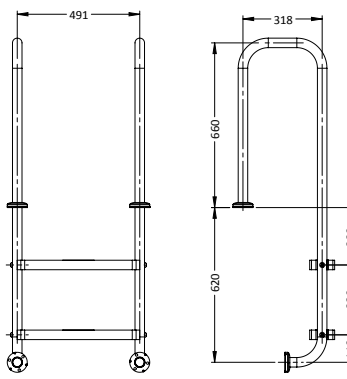

NARROW TWO-STEP LADDER

PART #	DESCRIPTION
SL-US-2	Standard
SL-UFT-2	Flanged Top
SL-UF-2	Flanged Top & Bottom