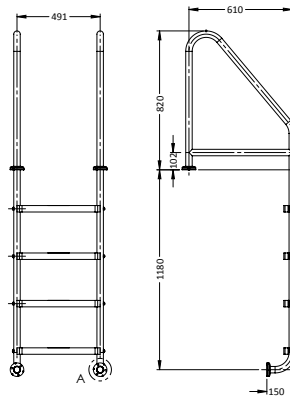

COMMERCIAL FOUR-STEP LADDER

PART #	DESCRIPTION
SR-CS-4	Standard
SR-CFT-4	Flanged Top
SR-CF-4	Flanged Top & Bottom