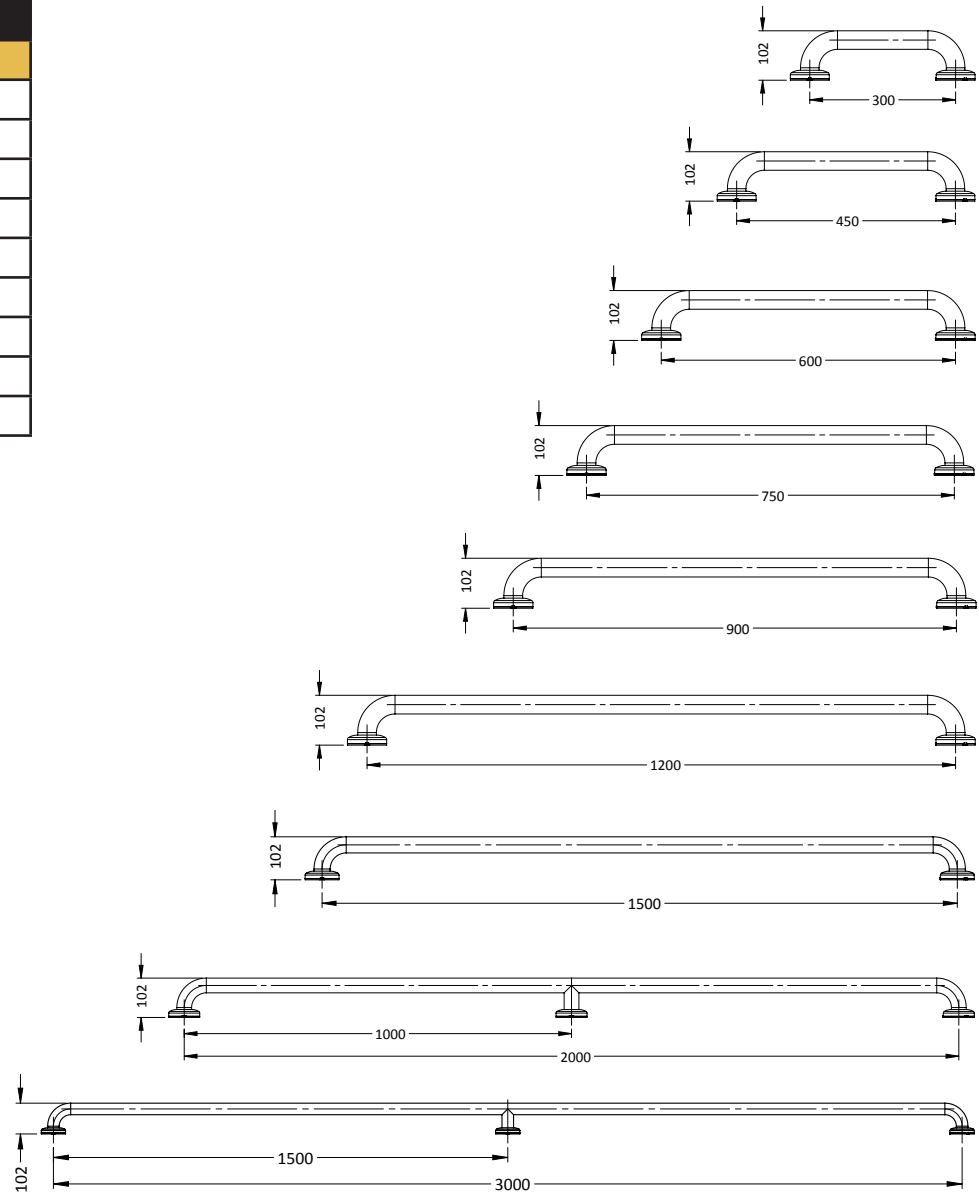

SAFETY RAILS

SAFETY RAILS	
PART #	DESCRIPTION
SSR-300	300mm - Flanged
SSR-450	450mm - Flanged
SSR-600	600mm - Flanged
SSR-750	750mm - Flanged
SSR-900	900mm - Flanged
SSR-1200	1200mm - Flanged
SSR-1500	1500mm - Flanged
SSR-2000	2000mm - Flanged
SSR-3000	3000mm - Flanged

WALL HAND RAILS	
PART #	DESCRIPTION
SR-WS-1000	1000mm Standard (single)
SR-WF-1000	1000mm Flanged (single)
SR-WS-1200	1200mm Standard (single)
SR-WF-1200	1200mm Flanged (single)
SR-WS-1500	1500mm Standard (single)
SR-WF-1500	1500mm Flanged (single)