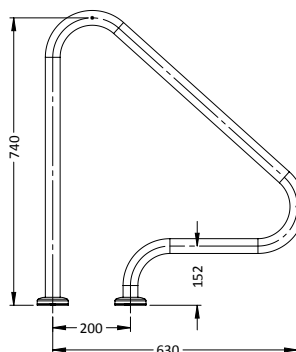

FIGURE 4 GRAB RAIL

PART #	DESCRIPTION
SR-IS	Standard (pair)
SR-ISS	Standard (single)
SR-IF	Flanged (pair)
SR-IFS	Flanged (single)