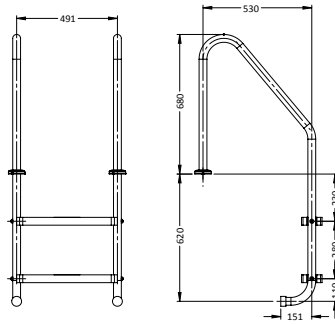

RESIDENTIAL LADDERS

TWO-STEP LADDER

PART #	DESCRIPTION
SL-SS-2	Standard
SL-SFT-2	Flanged Top
SL-SF-2	Flanged Top & Bottom