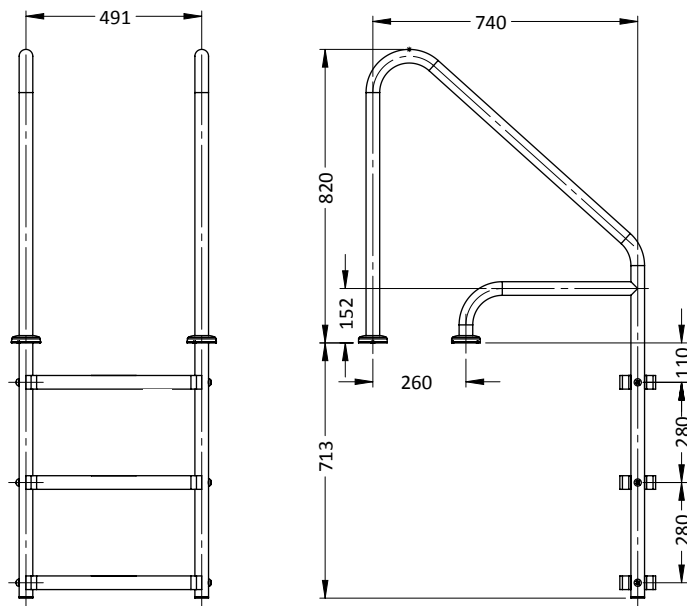

CANTILEVER THREE-STEP LADDER

PART #	DESCRIPTION
SR-RS-3	Standard
SR-RF-3	Flanged