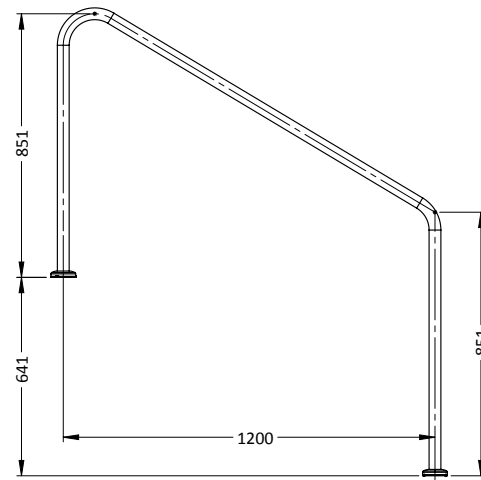

STAIR RAIL

PART #	DESCRIPTION
SR-SS-1200	1200mm Standard (single)
SR-SF-1200	1200mm Flanged (single)