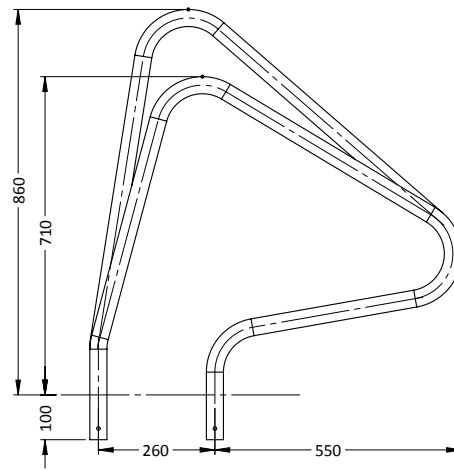

DUAL HEIGHT FIGURE 4 GRAB RAIL

PART #	DESCRIPTION
SR-7S	Standard
SR-7F	Flanged