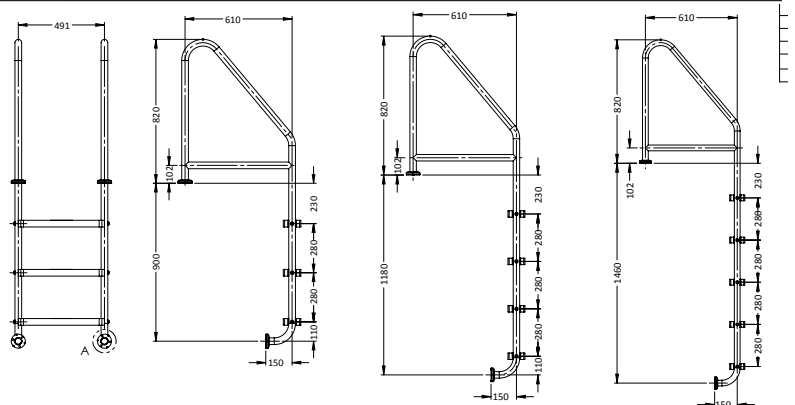

HEAVY DUTY LADDERS	
PART #	DESCRIPTION
SR-XS-3	Three-Step Ladder Flanged Top & Bottom
SR-XS-4	Four-step Ladder Flanged Top & Bottom
SR-XS-5	Five-Step Ladder Flanged Top & Bottom