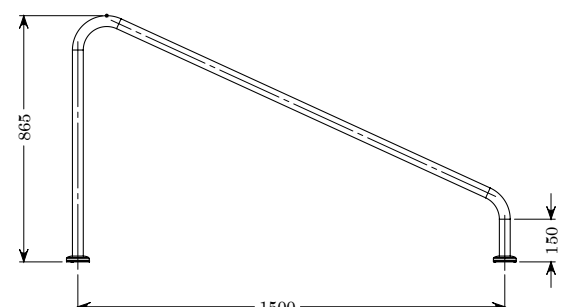

SR-WS-1500
SR-WF-1500