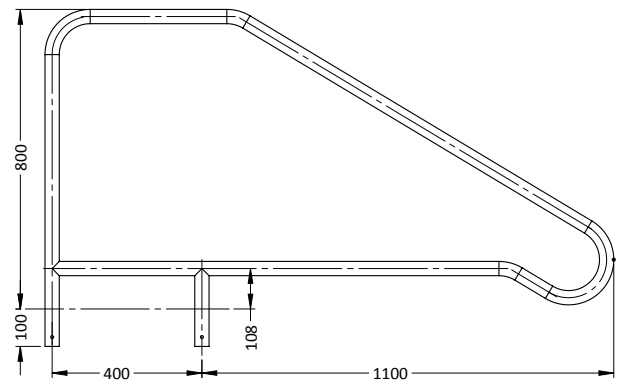

LONG STURDY STAIR RAIL

PART #	DESCRIPTION
SR-GS	Standard (single)
SR-GF	Flanged (single)