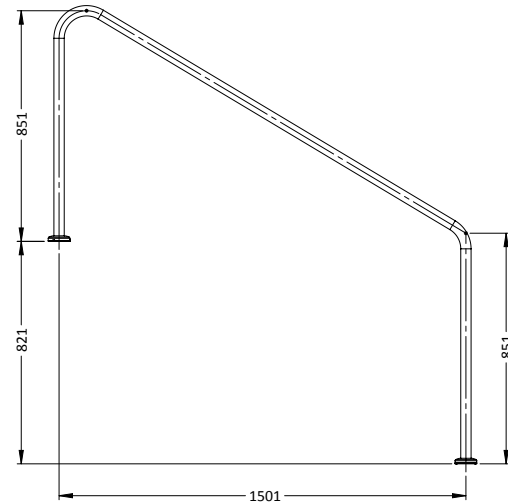

STAIR RAIL

PART #	DESCRIPTION
SR-SS-1500	1500mm Standard (single)
SR-SF-1500	1500mm Flanged (single)