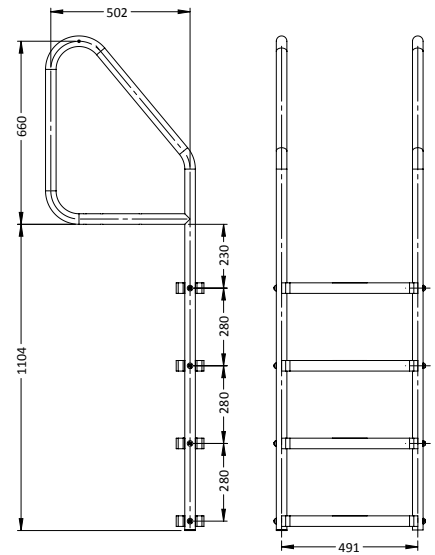

DECK MOUNTED LADDERS

PART #	DESCRIPTION
SL-PF-2	Two-Step Ladder - Standard
SL-PF-3	Three-Step Ladder - Standard
SL-PF-4	Four-Step Ladder - Standard