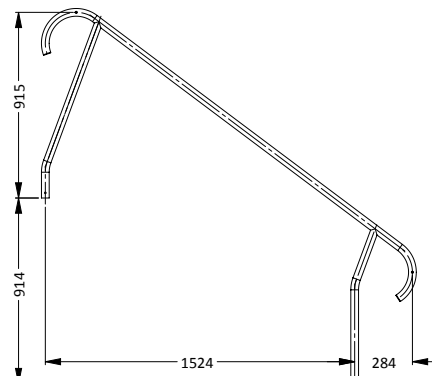

MERIDIAN STAIR RAIL

PART #	DESCRIPTION
MER-1002-MG	Standard (single)