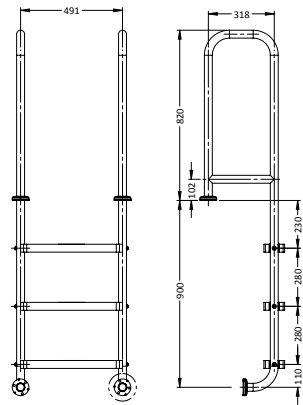

BRACED NARROW THREE-STEP LADDER	
PART #	DESCRIPTION
SR-BS-3	Standard
SR-BFT-3	Flanged Top
SR-BF-3	Flanged Top & Bottom