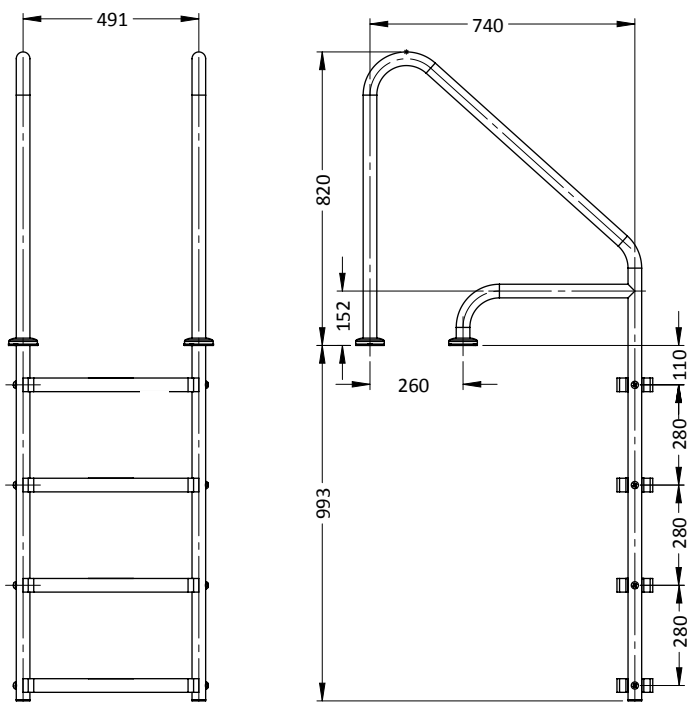

CANTILEVER FOUR-STEP LADDER

PART #	DESCRIPTION
SR-RS-4	Standard
SR-RF-4	Flanged