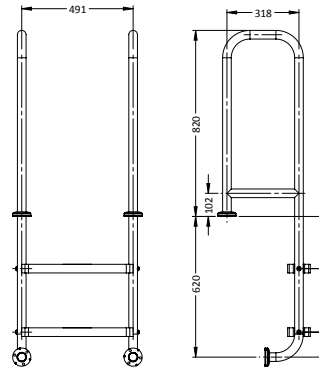

BRACED NARROW TWO-STEP LADDER	
PART #	DESCRIPTION
SR-BS-2	Standard
SR-BFT-2	Flanged Top
SR-BF-2	Flanged Top & Bottom