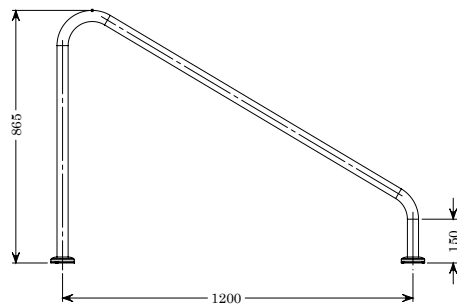

SR-WS-1200
SR-WF-1200