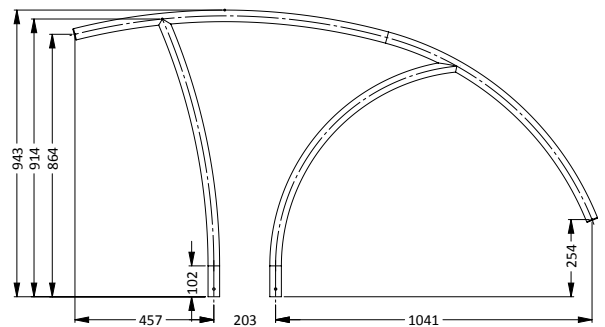

ARTISAN DECK MOUNTED STAIR RAIL

PART #	DESCRIPTION
ART-I004-MG	Standard Stair Rail (single)
ART-I004-MGF	Flanged (single)