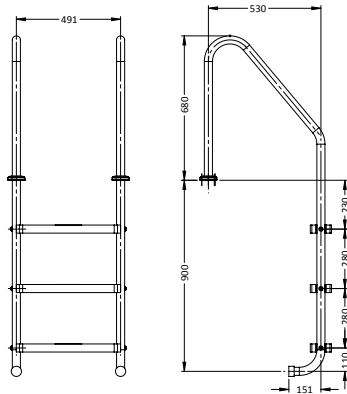

THREE-STEP LADDER

PART #	DESCRIPTION
SL-SS-3	Standard
SL-SFT-3	Flanged Top
SL-SF-3	Flanged Top & Bottom