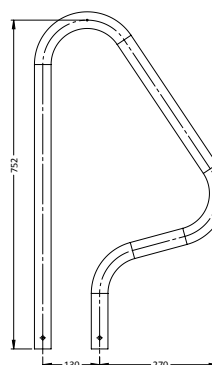

NARROW FIGURE 4 GRAB RAIL

PART #	DESCRIPTION
SR-4SS	Standard (single)
SR-4FS	Flanged (single)