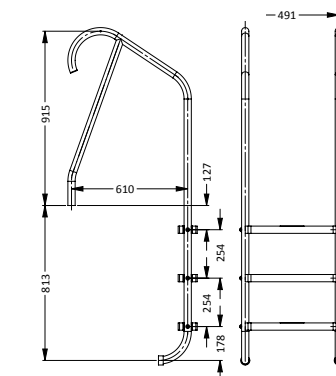

MERIDIAN THREE-STEP LADDER

PART #	DESCRIPTION
MER-1003-MG	Standard Three-Step Ladder