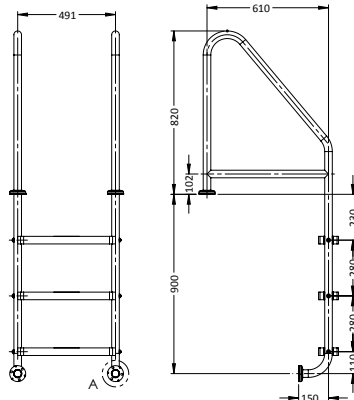

COMMERCIAL THREE-STEP LADDER

PART #	DESCRIPTION
SR-CS-3	Standard
SR-CFT-3	Flanged Top
SR-CF-3	Flanged Top & Bottom