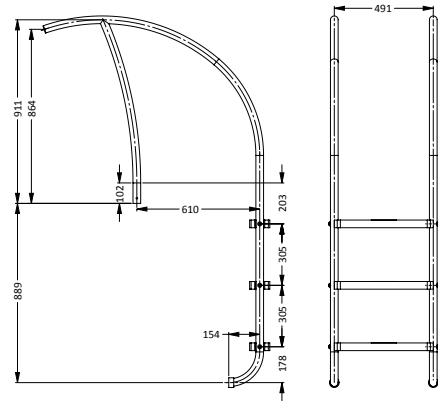

ARTISAN THREE-STEP LADDER

PART #	DESCRIPTION
ART-I003-MG	Standard Three-Step Ladder