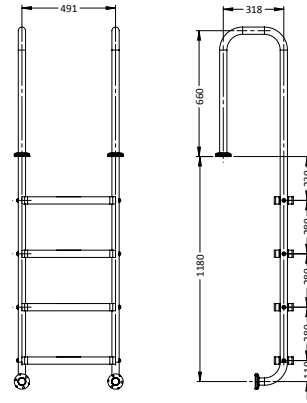

RESIDENTIAL LADDERS

NARROW FOUR-STEP LADDER

PART #	DESCRIPTION
SL-US-4	Standard
SL-UFT-4	Flanged Top
SL-UF-4	Flanged Top & Bottom