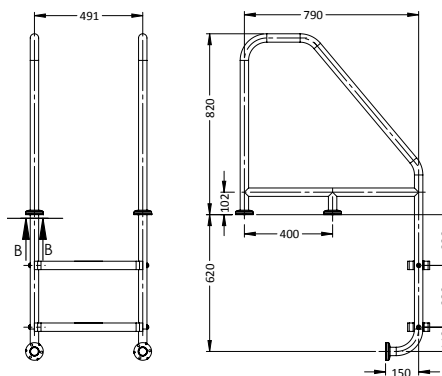

GUTTER TWO-STEP LADDER

PART #	DESCRIPTION
SR-WS-2	Standard
SR-WFT-2	Flanged Top
SR-WF-2	Flanged Top & Bottom