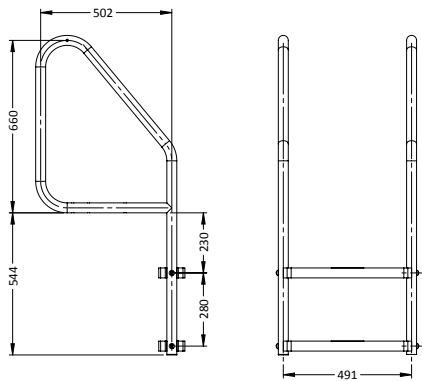

DECK MOUNTED LADDERS

PART #	DESCRIPTION
SL-PF-2	Two-Step Ladder - Standard
SL-PF-3	Three-Step Ladder - Standard
SL-PF-4	Four-Step Ladder - Standard