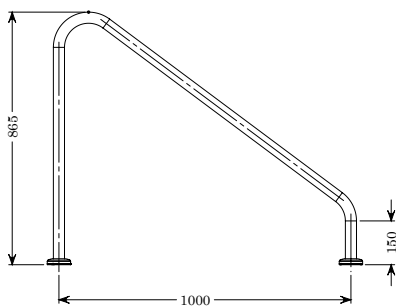

SR-WS-1000
SR-WF-1000