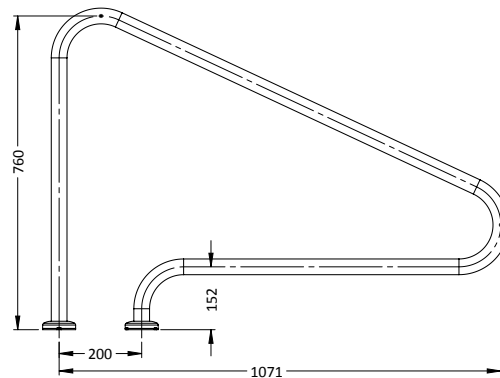

RESIDENTIAL RAILS

DECK MOUNTED STAIR RAIL

PART #	DESCRIPTION
SR-DS	Standard (single)
SR-DF	Flanged (single)