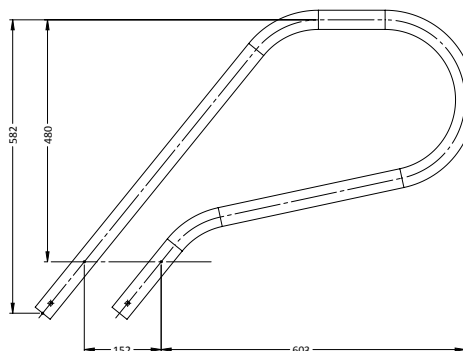

P GRAB RAIL

PART #	DESCRIPTION
SR-2SS	Standard (single)
SR-2FS	Flanged (single)