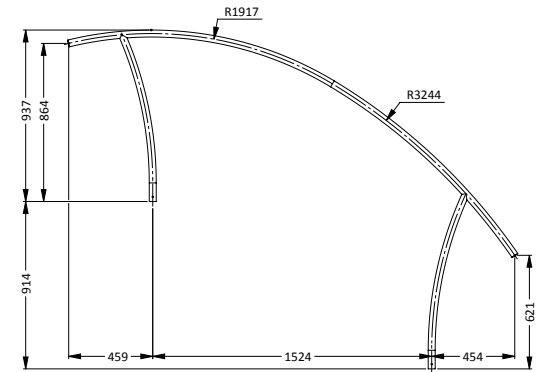

ARTISAN STAIR RAIL

PART #	DESCRIPTION
ART-I002-MG	Standard (single)