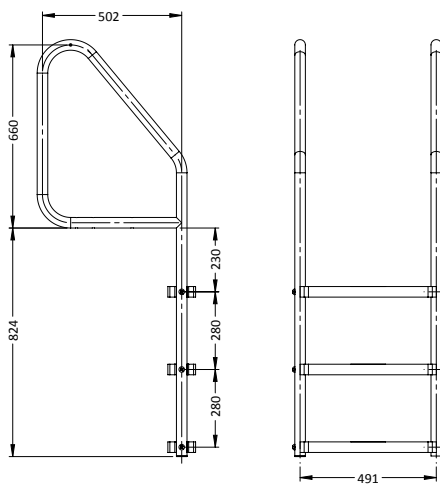

DECK MOUNTED LADDERS

PART #	DESCRIPTION
SL-PF-2	Two-Step Ladder - Standard
SL-PF-3	Three-Step Ladder - Standard
SL-PF-4	Four-Step Ladder - Standard