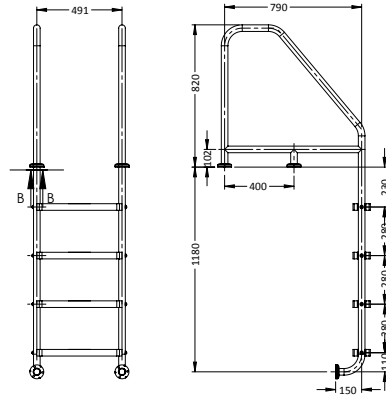

COMMERCIAL LADDERS

GUTTER FOUR-STEP LADDER	
PART #	DESCRIPTION
SR-WS-4	Standard
SR-WFT-4	Flanged Top
SR-WF-4	Flanged Top & Bottom