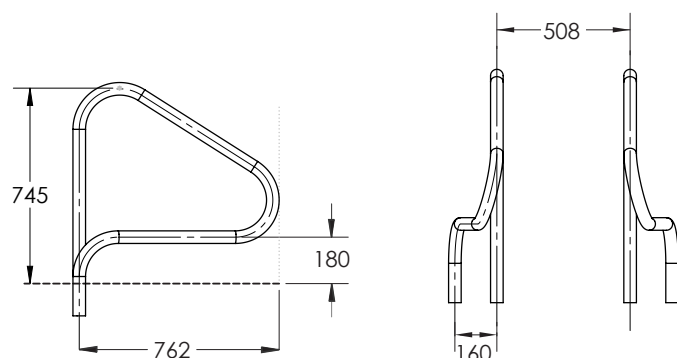

PRETZEL GRAB RAIL

PART #	DESCRIPTION
SR-8S	Standard (pair)
SR-8F	Flanged (pair)