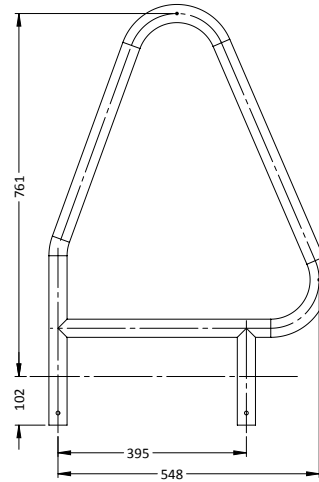

COMMERCIAL RAILS

TRIANGLE GRAB RAIL

PART #	DESCRIPTION
SR-6S	Standard (pair)
SR-6F	Flanged (pair)